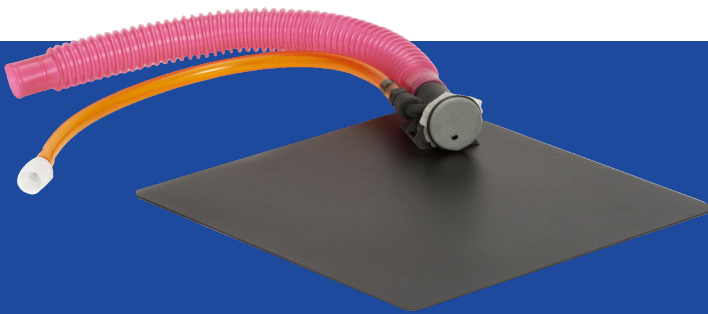

SOMNI
SCIENTIFIC

NRB SYSTEM

NRB System (Non Re-breathing System)

Somni Scientific's Passive style Non Re-Breathing Mouse or Rat Nose Cone System was developed to help minimize exposure to users while also adding key features to simplify the process for the technician.

A magnetic base has been added to the nose cone eliminating the need to tape down the device. Magnetic animal positioners are also included to help the user keep the animal in the ideal position during their procedure. 10mm thick latex material provides a proper seal around the rodent's nose, keeping the gases inside the nose cone and minimizing waste gas exposure in the workplace.

FEATURES:

- Magnetic Base
- Magnetic Animal Positioners
- Low Flow Design
- 19mm or 15mm for Waste Gas Scavenging
- Color Coded Tubing

INCLUDES:

- 12x12 Coated Steel Work Base
- 2'x 6" 10mm Latex material
- 5 O-Rings to hold Latex
- 2 Animal Positioners