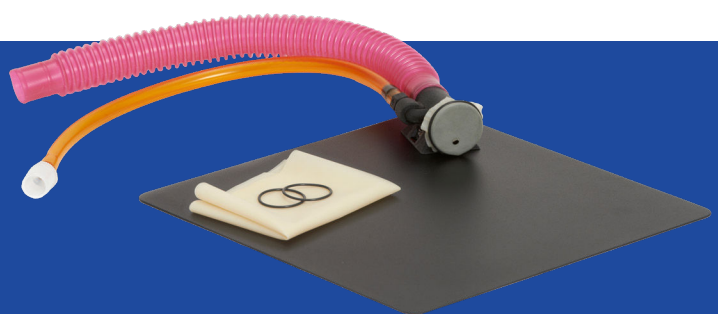

SOMNI
SCIENTIFIC

NRB SYSTEM

NRB System (Non Re-breathing System)

Somni Scientific's Passive style Non Re-Breathing Mouse or Rat Nose Cone System was developed to help minimize exposure to users while also adding key features to simplify the process for the technician.

A magnetic base has been added to the nose cone eliminating the need to tape down the device. Magnetic animal positioners are also included to help the user keep the animal in the ideal position during their procedure. 10mm thick latex material provides a proper seal around the rodent's nose, keeping the gases inside the nose cone and minimizing waste gas exposure in the workplace.

FEATURES:

- Magnetic Base
- Magnetic Animal Positioners
- Low Flow Design
- 19mm or 15mm for Waste Gas Scavenging
- Color Coded Tubing

INCLUDES:

- 12x12 Coated Steel Work Base
- 2'x 6" 10mm Latex material
- 5 O-Rings to hold Latex
- 2 Animal Positioners